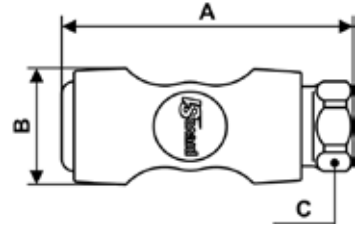

PREVOS1 SAFETY QUICK COUPLINGS - 3/8» AUTOMOTIVE PROFILE

Female coupler

Profile : TRUFLATE

Min/max operating pressure	Flow rate at 87 psi	ID passage	Temperature min/max
29 / 174 psi	72 CFM	3/8"	5 / 158 °F

Part number	Female thread	Net weight (Kg)	Dim. A (inch)	Dim. B (inch)	Dim. C (inch)
USI 081201	NPT1/4	0,142	3.24	1.3	0.91
USI 081202	NPT3/8	0,14	3.24	1.3	0.91
USI 081203	NPT1/2	0,143	3.6	1.3	0.91